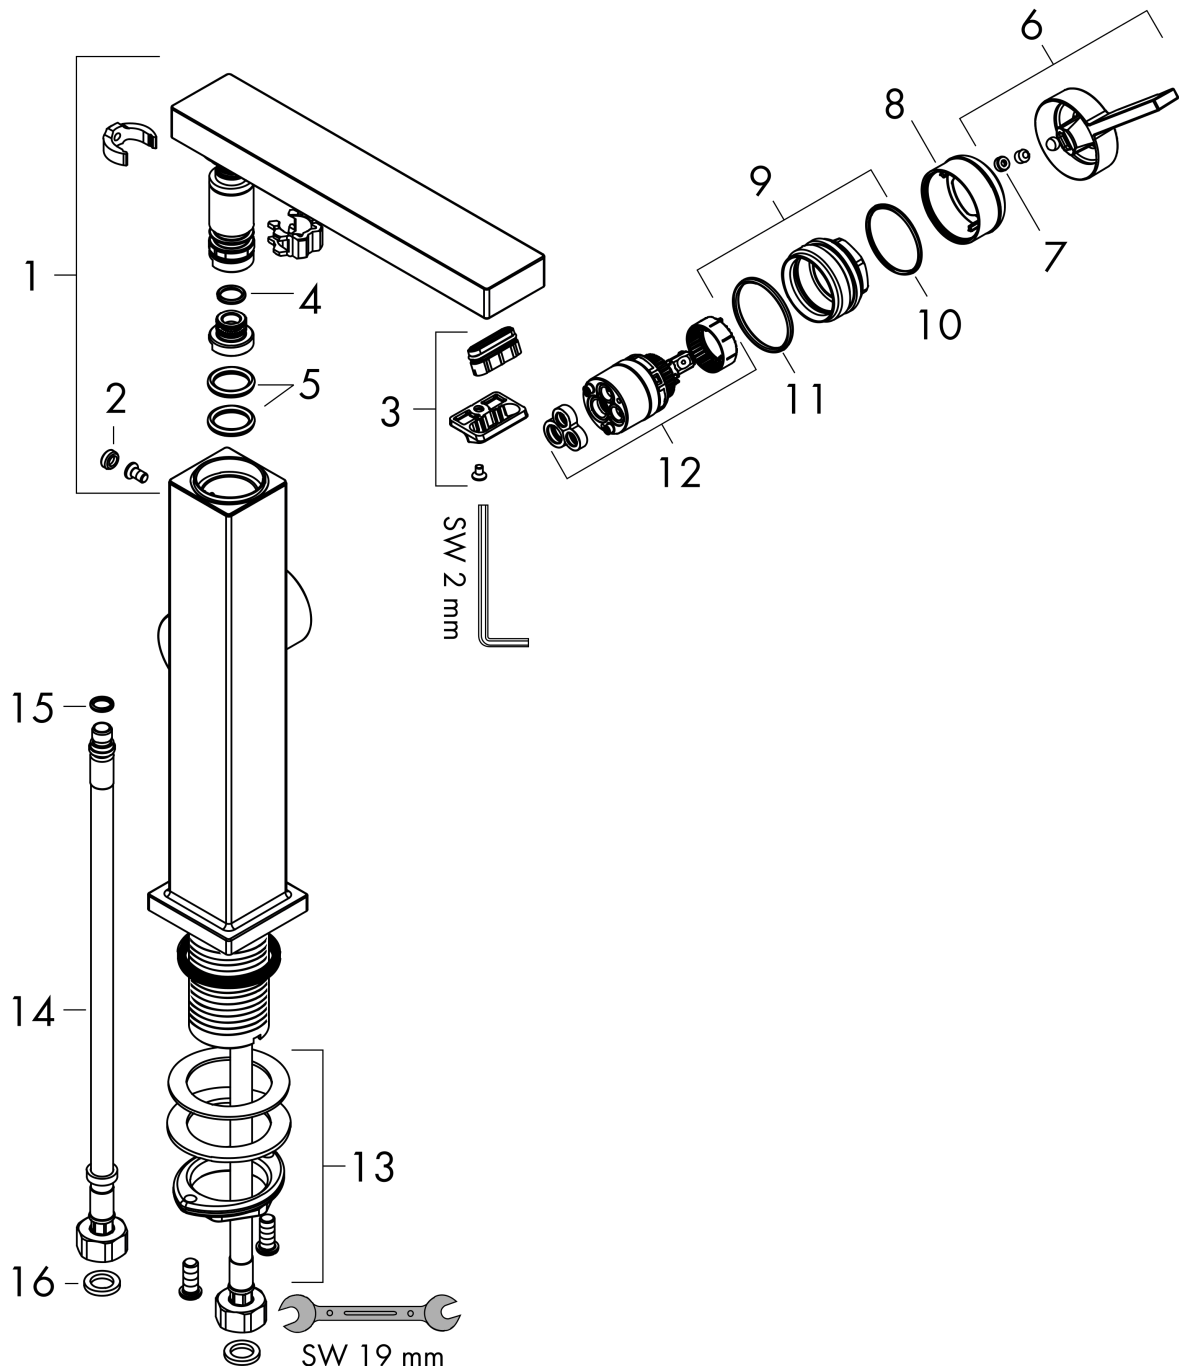

Tecturis E

Single lever basin mixer 210 Fine CoolStart EcoSmart+ with swivel spout and push-open waste set

Finish: **Chrome** Article Number: **73060000**

Description

product features

- consists of: single lever basin mixer, waste set
- ComfortZone: 210
- projection: 157 mm
- spout height: 211 mm
- handle variant: lever handle
- swivel range 120°
- spray type: WaterfallStream
- maximum flow rate at 3 bar: 4 l/min
- ceramic cartridge
- suitable for continuous flow water heaters
- push-open waste set G 1¼
- material waste set: metal
- connection type: G ¾ hose connections
- connection dimension: DN15
- cold water in basic handle position
- EU taxonomy: max. 6 l/min - Substantial Contribution (SC) possible

Technology

Design awards

Product image

Scale drawing

Tecturis E
Single lever basin mixer 210 Fine CoolStart EcoSmart+ with swivel spout and push-open waste set

Finish: **Chrome** Article Number: **73060000**

Flowchart

Tecturis E
Single lever basin mixer 210 Fine CoolStart EcoSmart+ with swivel spout and push-open waste set

Finish: **Chrome** Article Number: **73060000**

Exploded Drawing

Year of production: >06/23

Tecturis E

Single lever basin mixer 210 Fine CoolStart EcoSmart+ with swivel spout and push-open waste set

Finish: **Chrome** Article Number: **73060000**

Spare part list

Year of production: >06/23

Pos.	Description	Article Number	PC	PU
1	spout cpl.	94998000	15	1
2	screw cover	95181000	1	1
3	aerator cpl.	94994000	8	1
4	O-ring 9x1,5	98117000	1	1
5	O-Ring 14x2,5	98189000	1	1
6	handle	94997000	9	1
7	screw cover	93735460	3	1
8	escutcheon	94987000	6	1
9	nut	94996000	6	1
10	O-ring 28x1,5	98421000	1	1
11	O-ring 29x2	98391000	1	1
12	cartridge, assy	93760000	13	1
13	fixing set (Ø 32)	13961000	7	1
14	connection hose 450 mm M8x0,75 G3/8	97206000	8	1
15	O-ring 7x1,5	98422000	1	1
16	sealing set	95581000	2	1
a	flange	87494000	3	1
b	push-open waste set	50100000	98	1