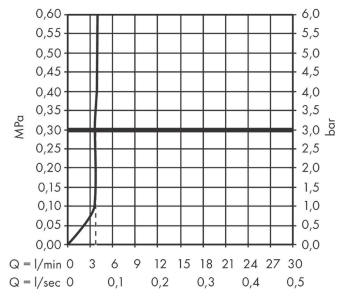

Tecturis E

Single lever basin mixer 210 Fine CoolStart EcoSmart+ with swivel spout and push-open waste set

Finish: **Chrome** Article Number: **73060000**

Description

product features

- consists of: single lever basin mixer, waste set
- ComfortZone: 210
- projection: 157 mm
- spout height: 211 mm
- handle variant: lever handle
- swivel range 120°
- spray type: WaterfallStream
- maximum flow rate at 3 bar: 4 l/min
- ceramic cartridge
- suitable for continuous flow water heaters
- push-open waste set G 1¼
- material waste set: metal
- connection type: G ¾ hose connections
- connection dimension: DN15
- cold water in basic handle position
- EU taxonomy: max. 6 l/min - Substantial Contribution (SC) possible

Technology

Design awards

Product image

Scale drawing

Tecturis E
Single lever basin mixer 210 Fine CoolStart EcoSmart+ with swivel spout and push-open waste set

Finish: **Chrome** Article Number: **73060000**

Flowchart

Tecturis E
Single lever basin mixer 210 Fine CoolStart EcoSmart+ with swivel spout and push-open waste set

Finish: **Chrome** Article Number: **73060000**

Exploded Drawing

Year of production: >06/23