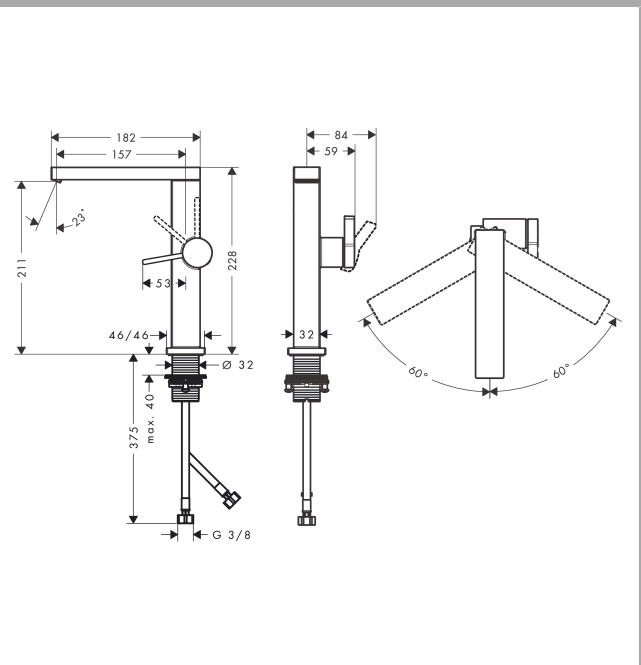

Tecturis E

Single lever basin mixer 210 Fine CoolStart EcoSmart+ with swivel spout and push-open waste set

Finish: **Chrome** Article Number: **73060000**

Description

product features

- consists of: single lever basin mixer, waste set
- ComfortZone: 210
- projection: 157 mm
- spout height: 211 mm
- handle variant: lever handle
- swivel range 120°
- spray type: WaterfallStream
- maximum flow rate at 3 bar: 4 l/min
- ceramic cartridge
- suitable for continuous flow water heaters
- push-open waste set G 1¼
- material waste set: metal
- connection type: G ¾ hose connections
- connection dimension: DN15
- cold water in basic handle position
- EU taxonomy: max. 6 l/min - Substantial Contribution (SC) possible

Technology

Design awards

Product image

Scale drawing

Tecturis E
Single lever basin mixer 210 Fine CoolStart EcoSmart+ with swivel spout and push-open waste set

Finish: **Chrome** Article Number: **73060000**

Flowchart

Tecturis E
Single lever basin mixer 210 Fine CoolStart EcoSmart+ with swivel spout and push-open waste set

Finish: **Chrome** Article Number: **73060000**

Exploded Drawing

Year of production: >06/23

Tecturis E

Single lever basin mixer 210 Fine CoolStart EcoSmart+ with swivel spout and push-open waste set

Finish: **Chrome** Article Number: **73060000**

Spare part list

Year of production: >06/23

Pos.	Description	Article Number	PC	PU
1	spout cpl.	94998000	15	1
2	screw cover	95181000	1	1
3	aerator cpl.	94994000	8	1
4	O-ring 9x1,5	98117000	1	1
5	O-Ring 14x2,5	98189000	1	1
6	handle	94997000	9	1
7	screw cover	93735460	3	1
8	escutcheon	94987000	6	1
9	nut	94996000	6	1
10	O-ring 28x1,5	98421000	1	1
11	O-ring 29x2	98391000	1	1
12	cartridge, assy	93760000	13	1
13	fixing set (Ø 32)	13961000	7	1
14	connection hose 450 mm M8x0,75 G3/8	97206000	8	1
15	O-ring 7x1,5	98422000	1	1
16	sealing set	95581000	2	1
a	flange	87494000	3	1
b	push-open waste set	50100000	98	1